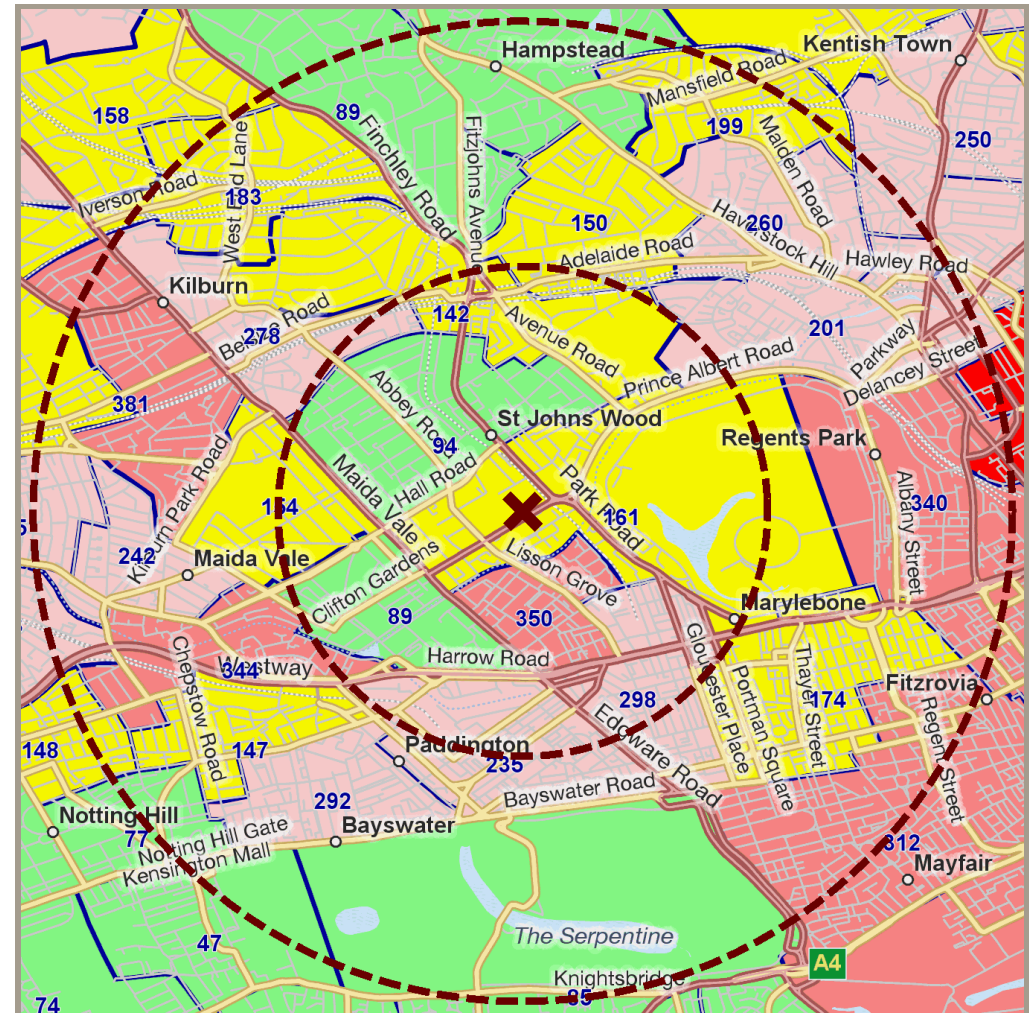

St Johns Wood Rd

London, NW8 8QN

Lat: 51.5294, Lon: -0.1714 • Radius 1=1.6 km, Radius 2=3.1 km

This Site's 2:6 U.K. CAP Index

305

Current Scores (2012)	U.K.	Country	Regional
CAP Index	305	287	162
Violence (Assault & Homicide)	272	259	165
Sexual Offences	205	198	156
Robbery	609	538	169
Burglary	218	193	135
Theft	523	475	289
Fraud & Forgery	303	286	163
Criminal Damage	94	94	90
Crimes/Property	285	267	194
Drug Offences	611	611	246

CAP Index	U.K.	Country	Regional
Past - 2001	254	240	134
Current - 2012	305	287	162
Projected - 2017	315	296	167

CRIMECAST Scores range from 0 to 1000 and indicate the risk of crime at a site compared to an average of 100. A score of 400 means that the risk is 4 times the average while a score of 50 indicates that the risk is half the average.

2012 CAP Index 0 - 99 100 - 199 200 - 299 300 - 399 400 - 1000

0 km 0.25 0.5

This product includes map data licensed from Ordnance Survey with the permission of the Controller of Her Majesty's Stationery Office. Crown copyright 2000. All rights reserved.

This Site's 2:6 U.K. CAP Index

305

Current Scores (2012)	U.K.	Country	Regional
CAP Index	305	287	162
Violence (Assault & Homicide)	272	259	165
Sexual Offences	205	198	156
Robbery	609	538	169
Burglary	218	193	135
Theft	523	475	289
Fraud & Forgery	303	286	163
Criminal Damage	94	94	90
Crimes/Property	285	267	194
Drug Offences	611	611	246